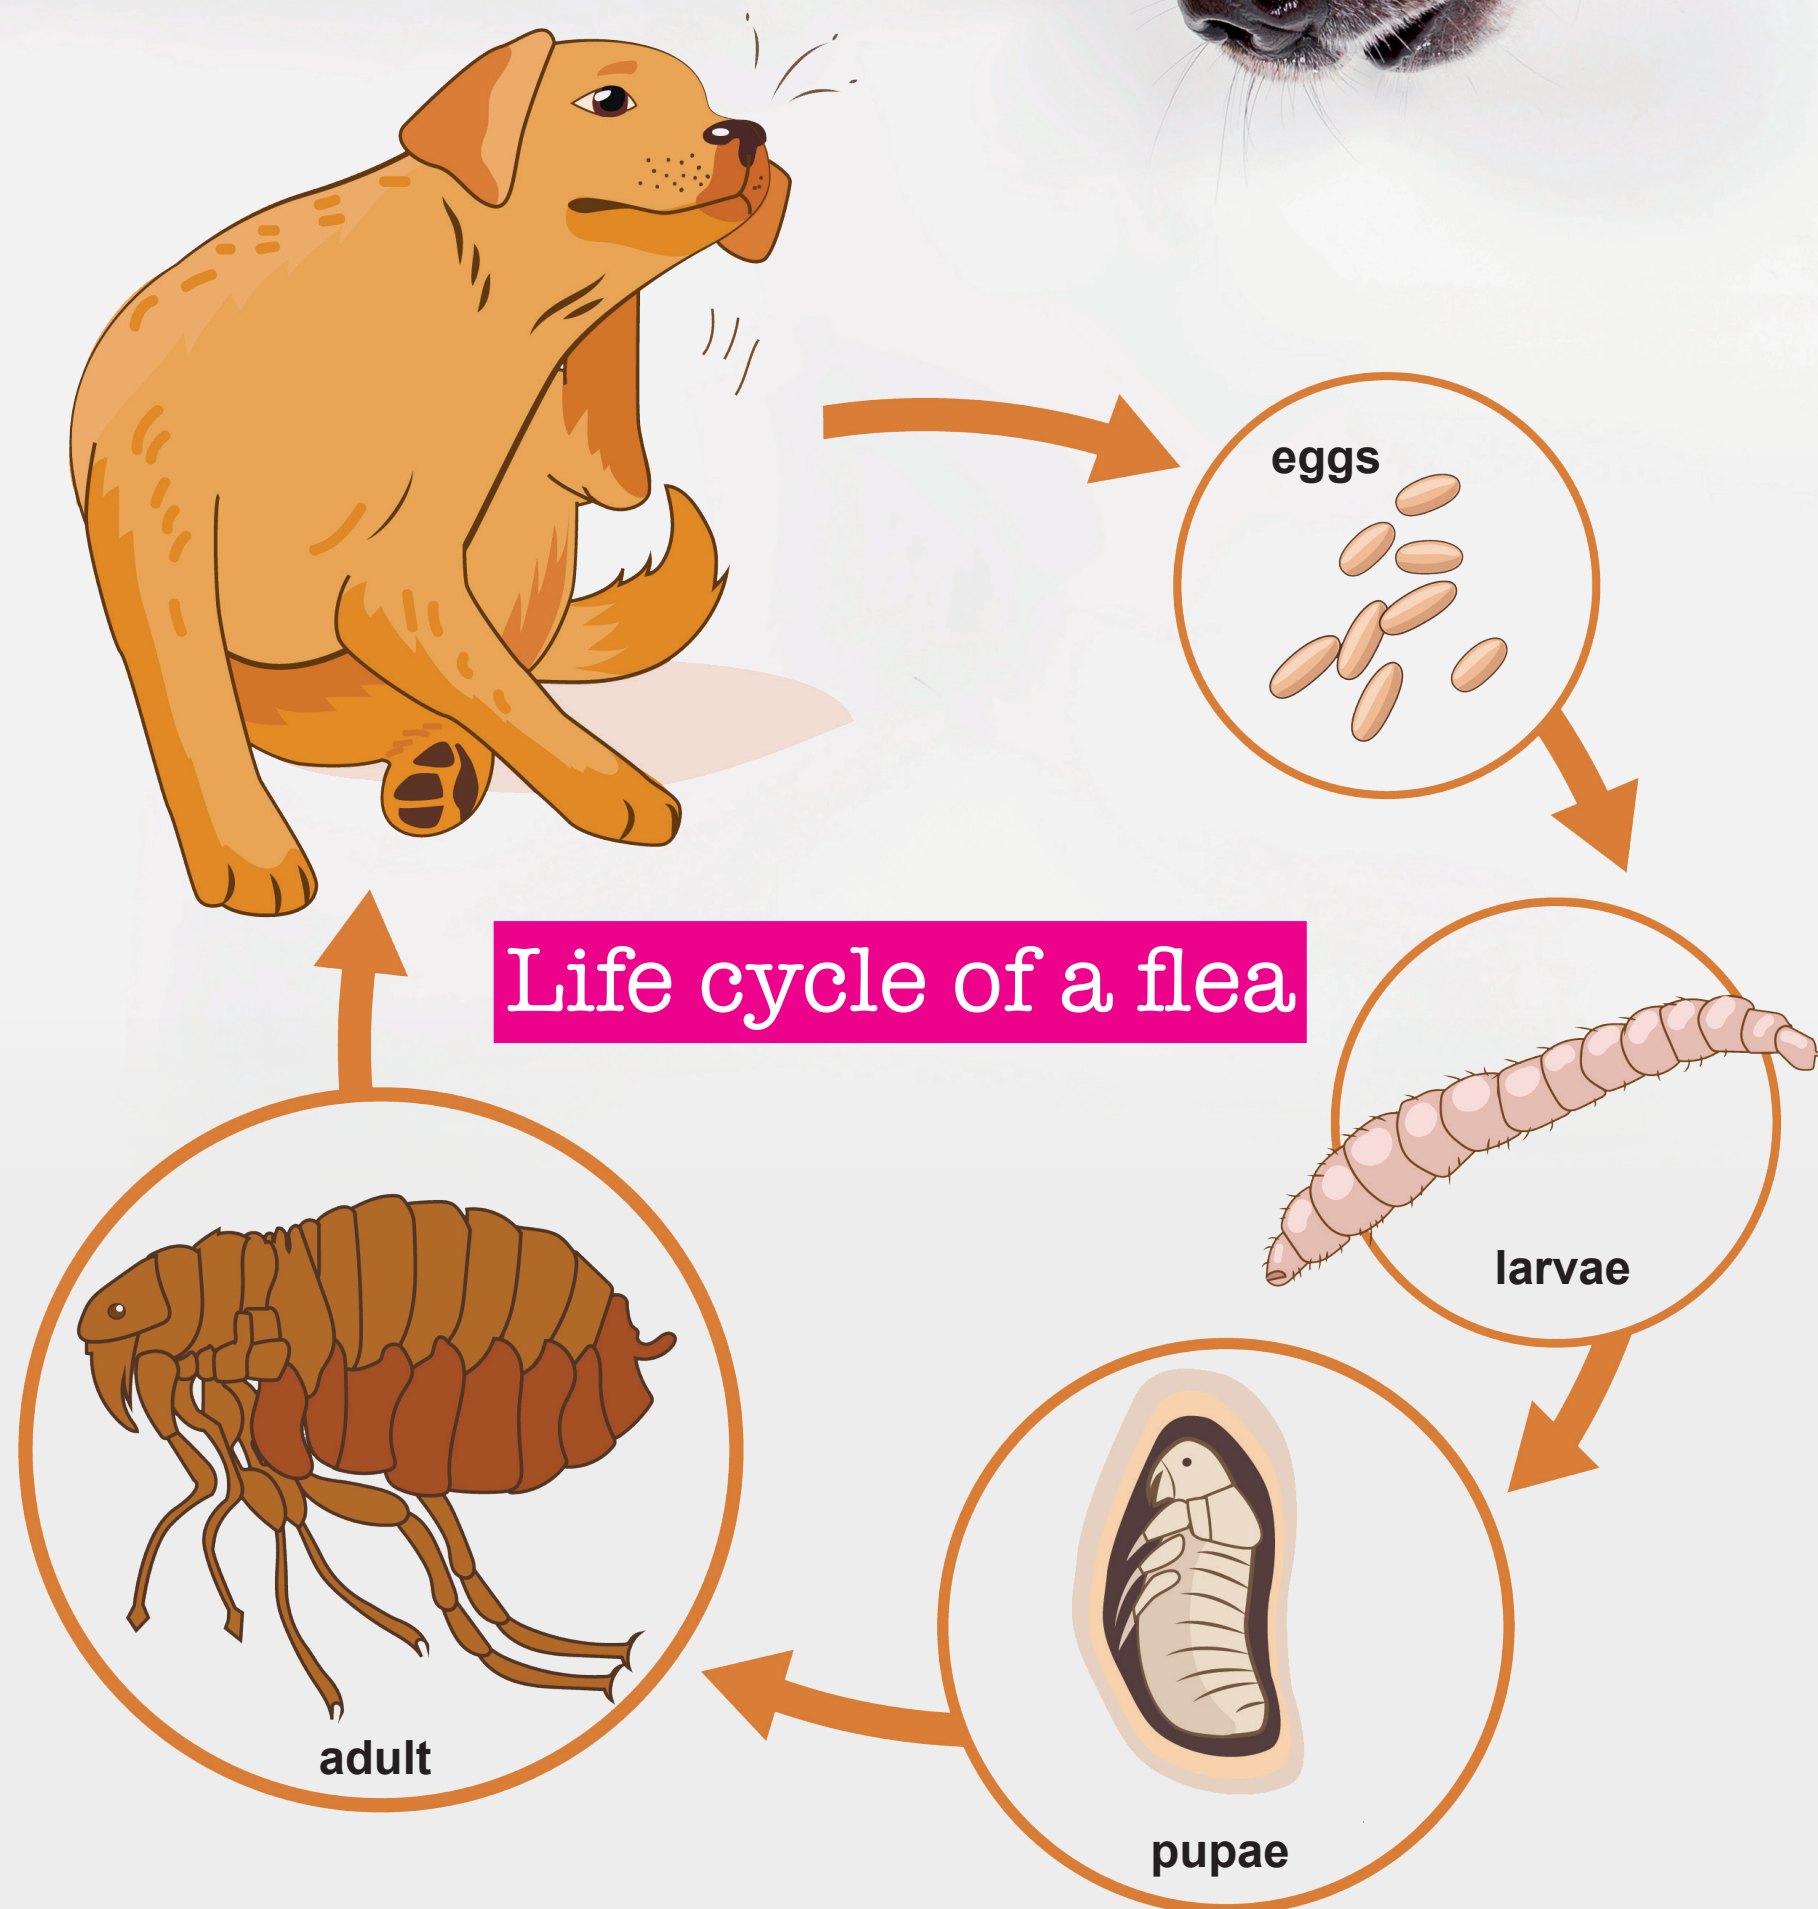

Fleas in DOGS

Petplan®

50%

of fleas in the home exist in egg form

Adult fleas can lay up to

40

eggs per year

95%

of flea eggs, larvae and pupae are found not on your pet, but elsewhere in the home

Flea eggs can survive dormant for up to

18 months

In average household conditions, a flea's life cycle lasts

3-6 weeks

...which is why fleas can keep appearing even after treatment!